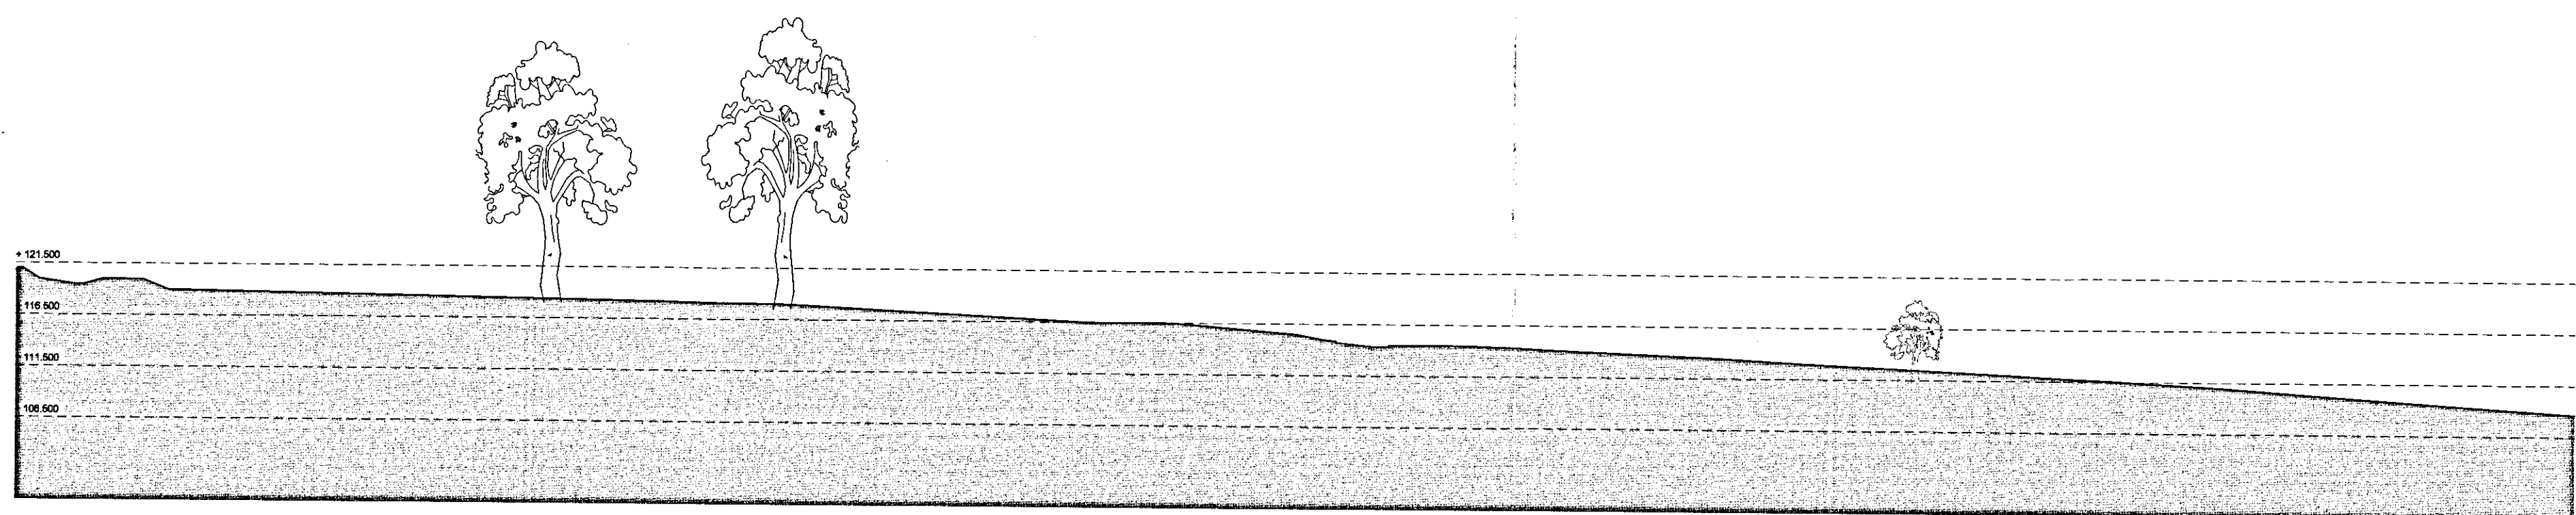

09003-161/04
EXISTING SITE SECTION J-J
SCALE 1:500